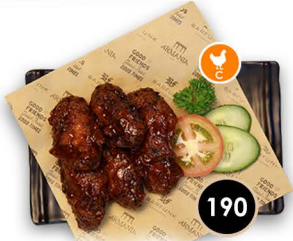

Chicken Lollipop

Chicken Wings

190

BARBEQUE | SPICY