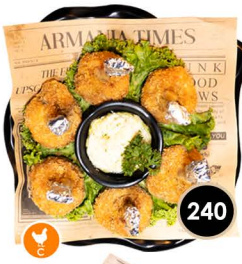

Corona
Medium to Full bodied
Size: 5 1/8" x 42
Wrapper: Cuba
Binder: Cuba
Filler: Cuba

Montecristo No. 2

Piramide
Medium to Full bodied
Size: 6 1/8" x 52
Wrapper: Cuba
Binder: Cuba
Filler: Cuba

Sushi

280
SALMON SASHIMI

280
TUNA SASHIMI

220
MAKI WITH SHRIMP EGG

220
VEGAN TOFU SUSHI ROLLS

220
SALMON CALIFORNIA ROLL

220
NIGIRI (Salmon & Tuna)

220
TUNA URAMAKI

220
SHRIMP TEMPURA URAMAKI

220
CHICKEN CALIFORNIA ROLL

Bar Snacks

Chicken Lollipop

240

Chicken Wings

190

BARBEQUE | SPICY

Quesadillas

Vegetarian | Beef
Chicken